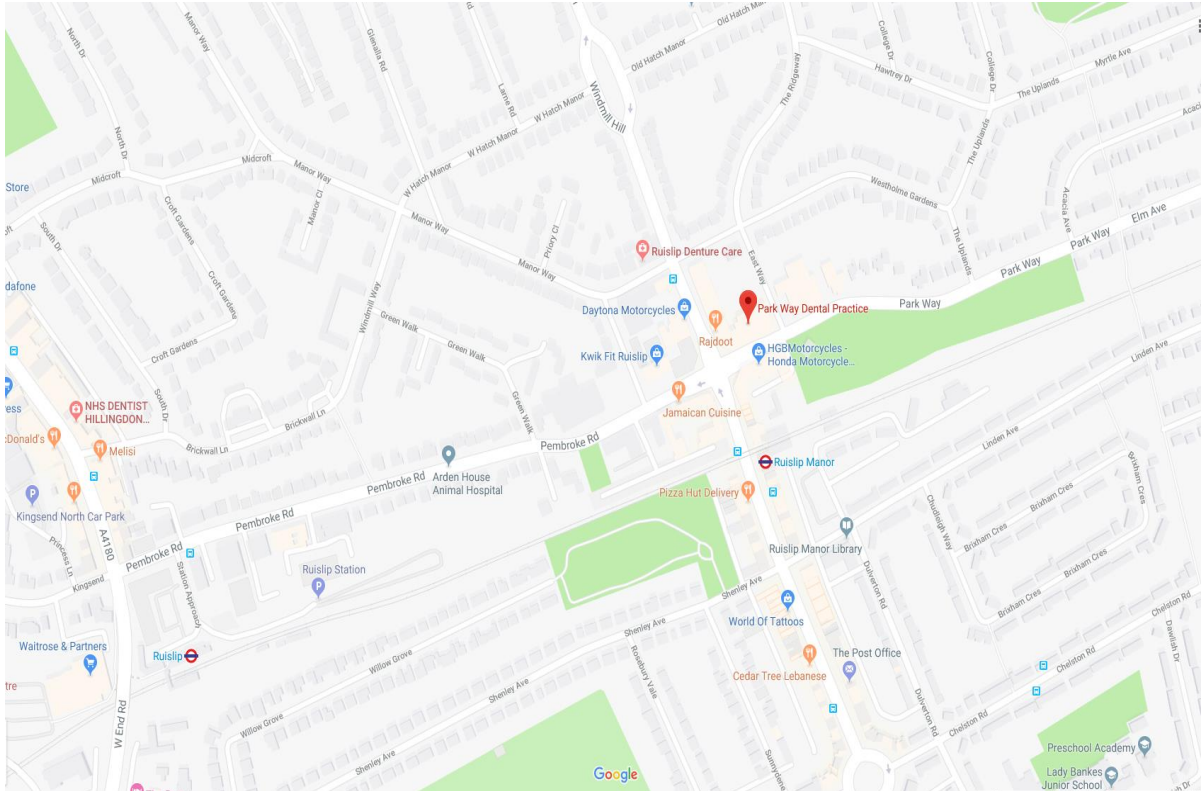

We are above Tesco, entrance is in Park Way next to Explore Learning.

By Car: Parking is available on the side streets near the practice and in the car park off Pembroke Road.

For Side Street Parking nearest to the Practice is:
East Way,
Ridge Way,
Westholme Garden
The Uplands.

By Tube: Ruislip Manor Tube Station (Metropolitan and Piccadilly) is one minute away.

By Bus: 114 and H13